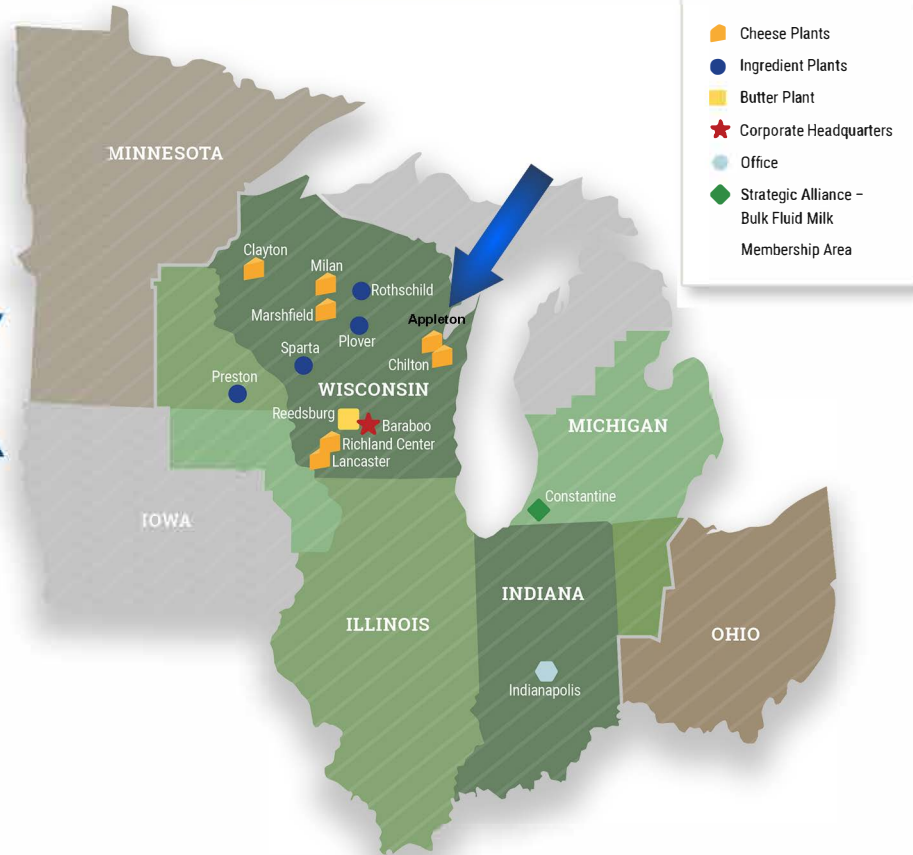

Discover our Appleton Distribution Center

1840 West Spencer St.
 Appleton, WI 54912
 (920)996-2737
 AppletonDC@foremostfarms.com

Foremost Farms' distribution center is strategically headquartered in Appleton, Wis. From this central location, award-winning products can be shipped efficiently to customers across the nation.

Consistency is our main ingredient.

E10889 Penny Lane
 Baraboo • WI • 53913-8115
 (608) 355-8700
 www.foremostfarms.com

LOGISTICS:

- Coordinates shipments for 500 million pounds of dairy products annually
- Processes over 275 truckloads a week
- Services customers from coast to coast during regular hours of 6 a.m. to 7 p.m., Monday through Friday, by appointment

HIGHLIGHTS:

- Construction began in April 2013 and then opened October 2013
- USDA licensed and registered
- Office - 1,092 square feet
- Six-Bay, Temperature-Controlled Dock - 25,000 square feet
- Cooler Footprint - 75,000 square feet